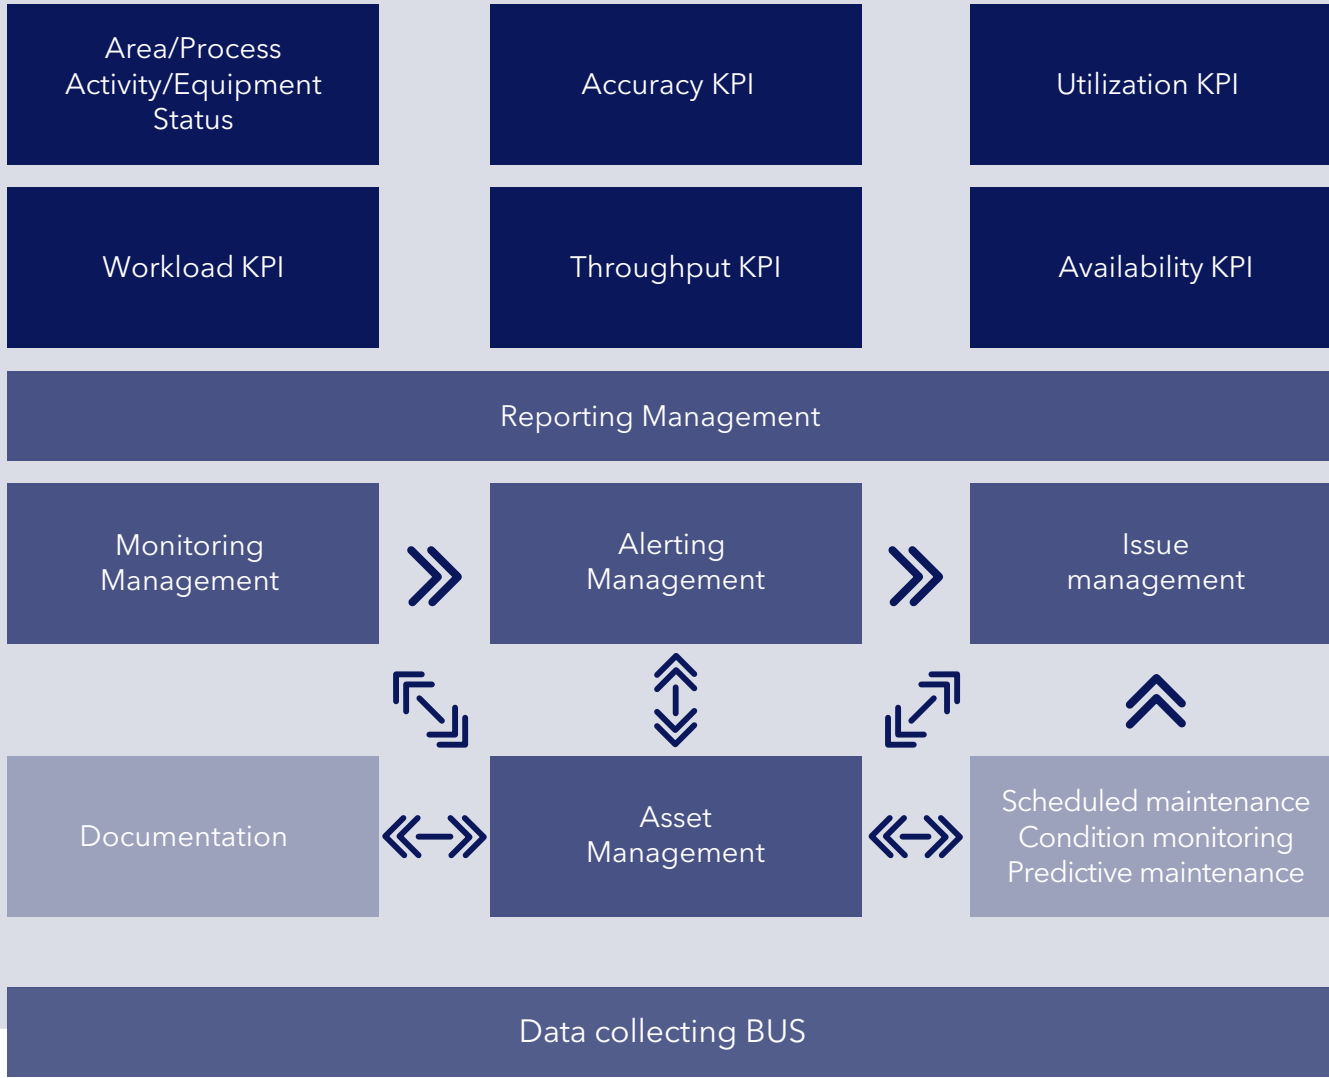

FX4L

AGREGATED HEALTH STATUS

Sensors/Devices/Logs/External

WAREHOUSE

INBOUND

OUTBOUND